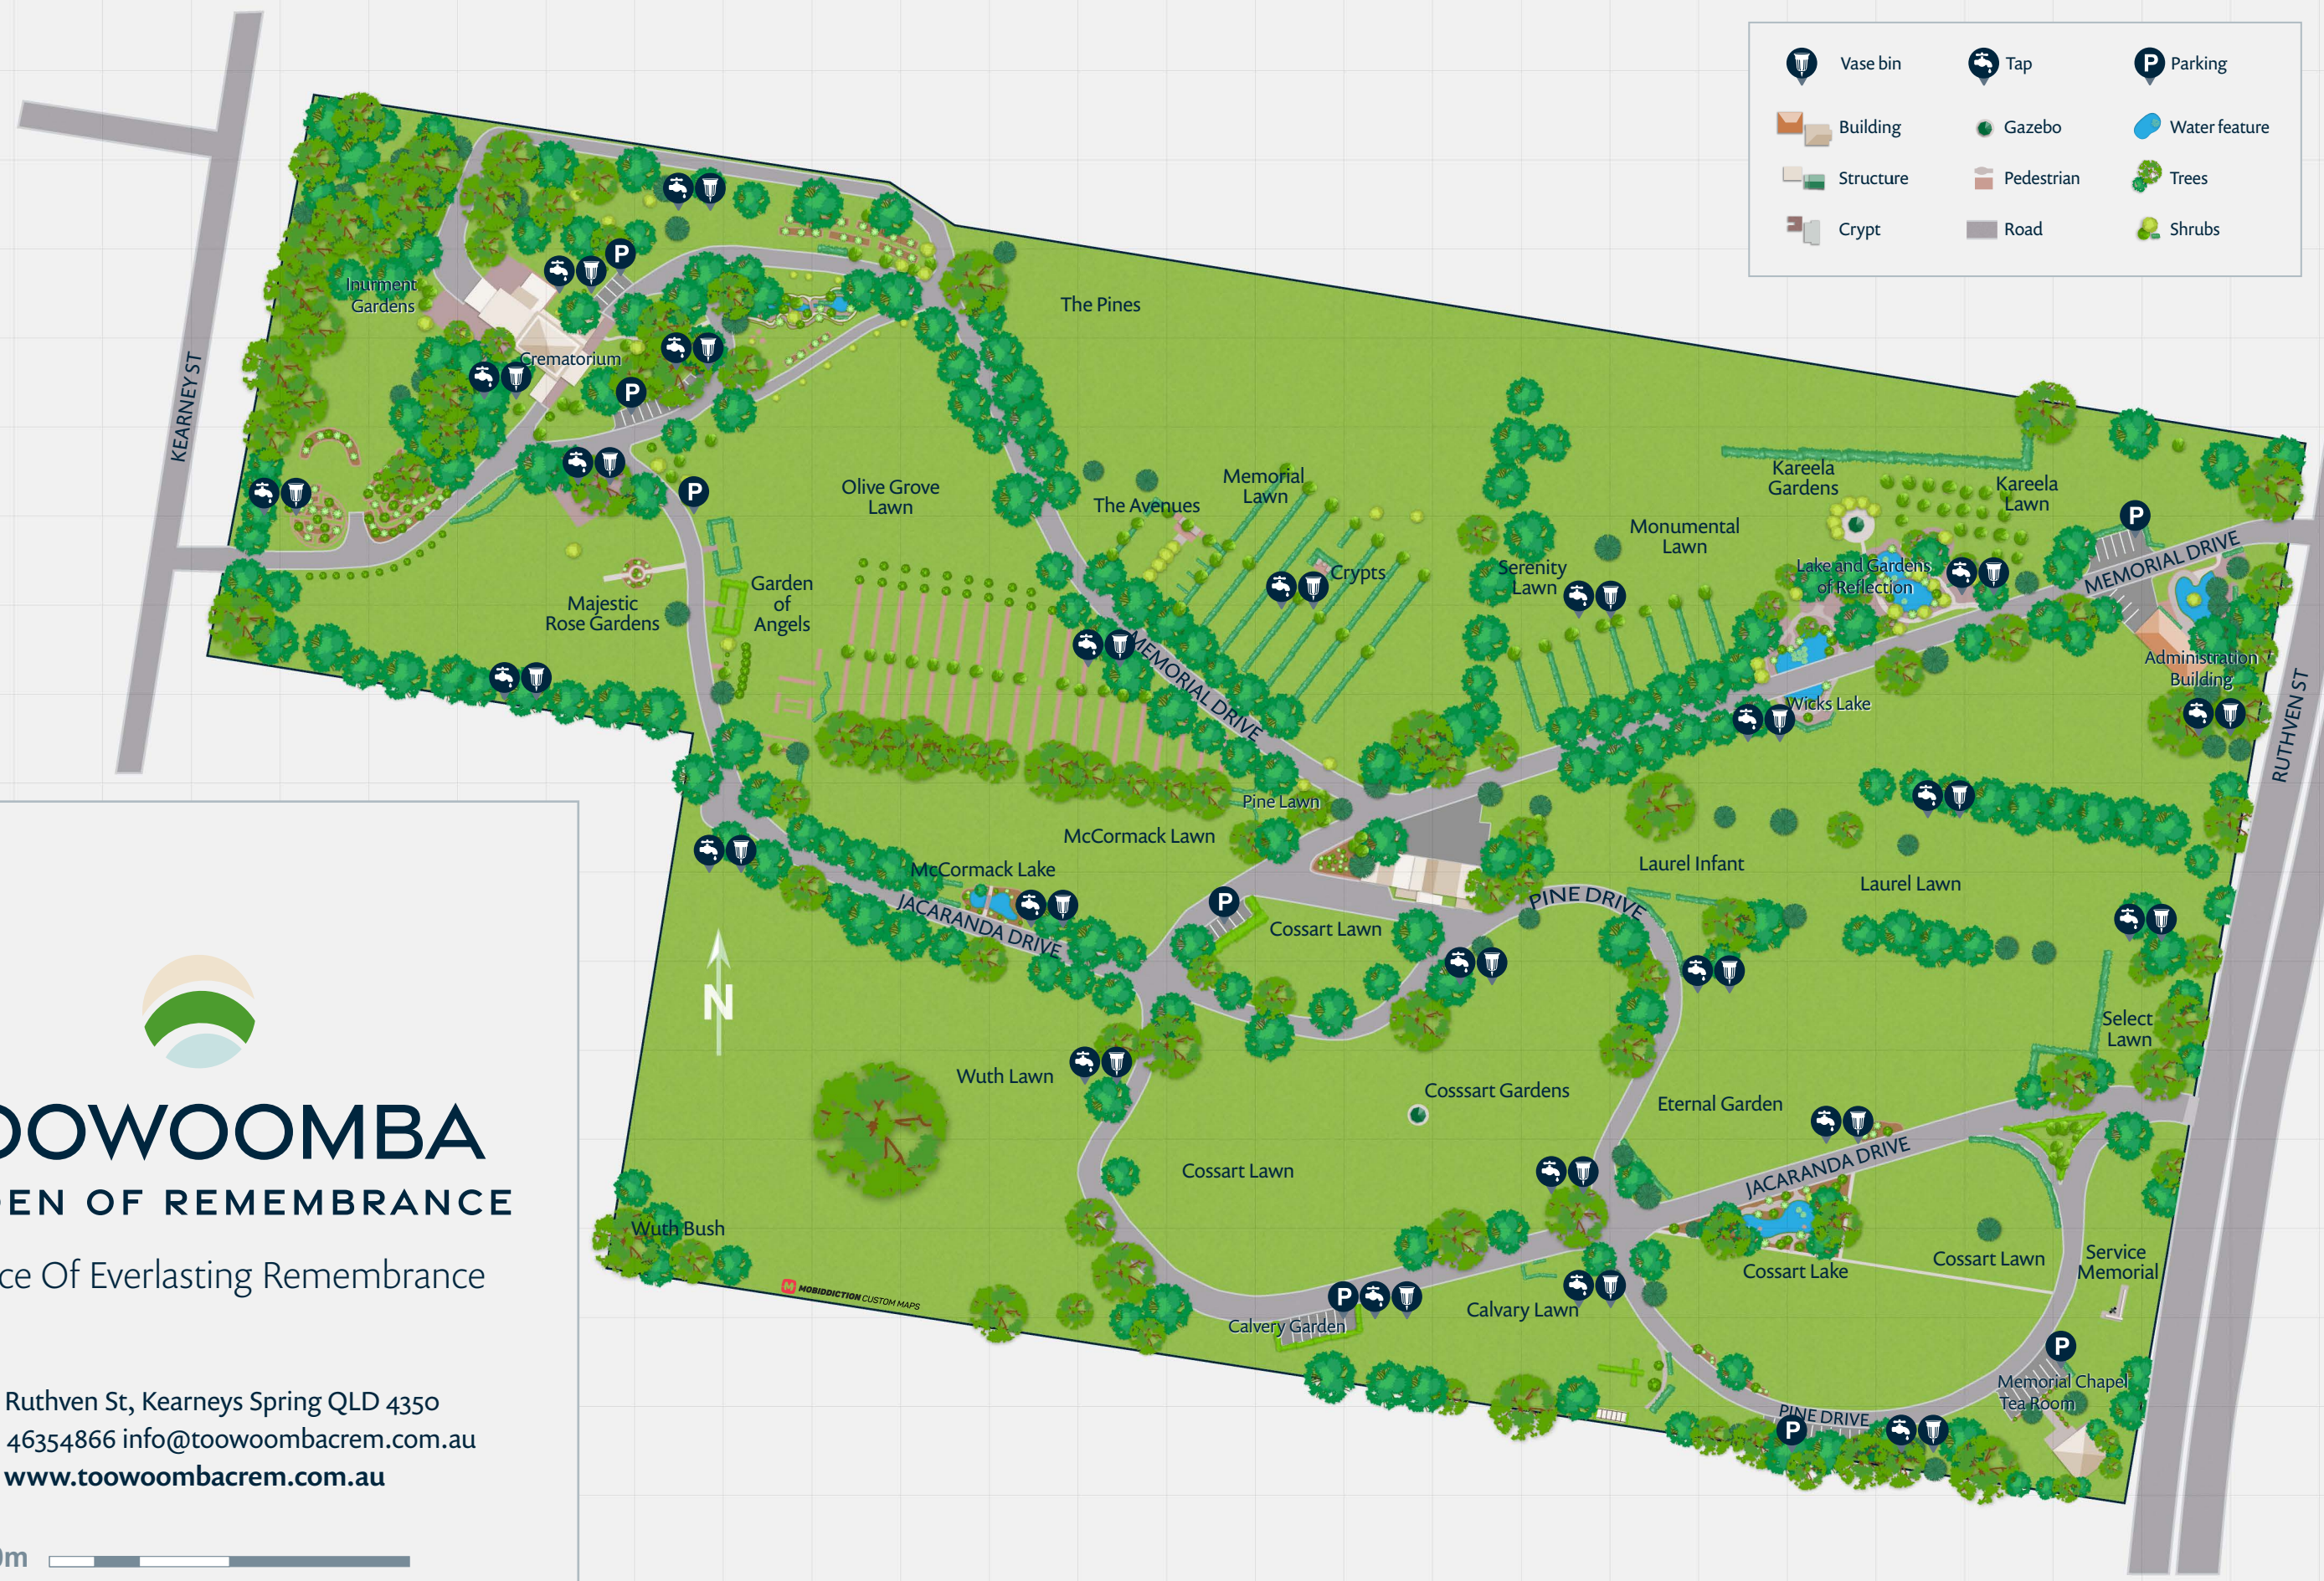

	Vase bin		Tap		Parking
	Building		Gazebo		Water feature
	Structure		Pedestrian		Trees
	Crypt		Road		Shrubs

TOOWOOMBA

GARDEN OF REMEMBRANCE

A Place Of Everlasting Remembrance

1001 Ruthven St, Kearneys Spring QLD 4350
 Ph: (07) 46354866 info@toowoombacrem.com.au
 www.toowoombacrem.com.au

100m

MOBIDDICTON CUSTOM MAPS